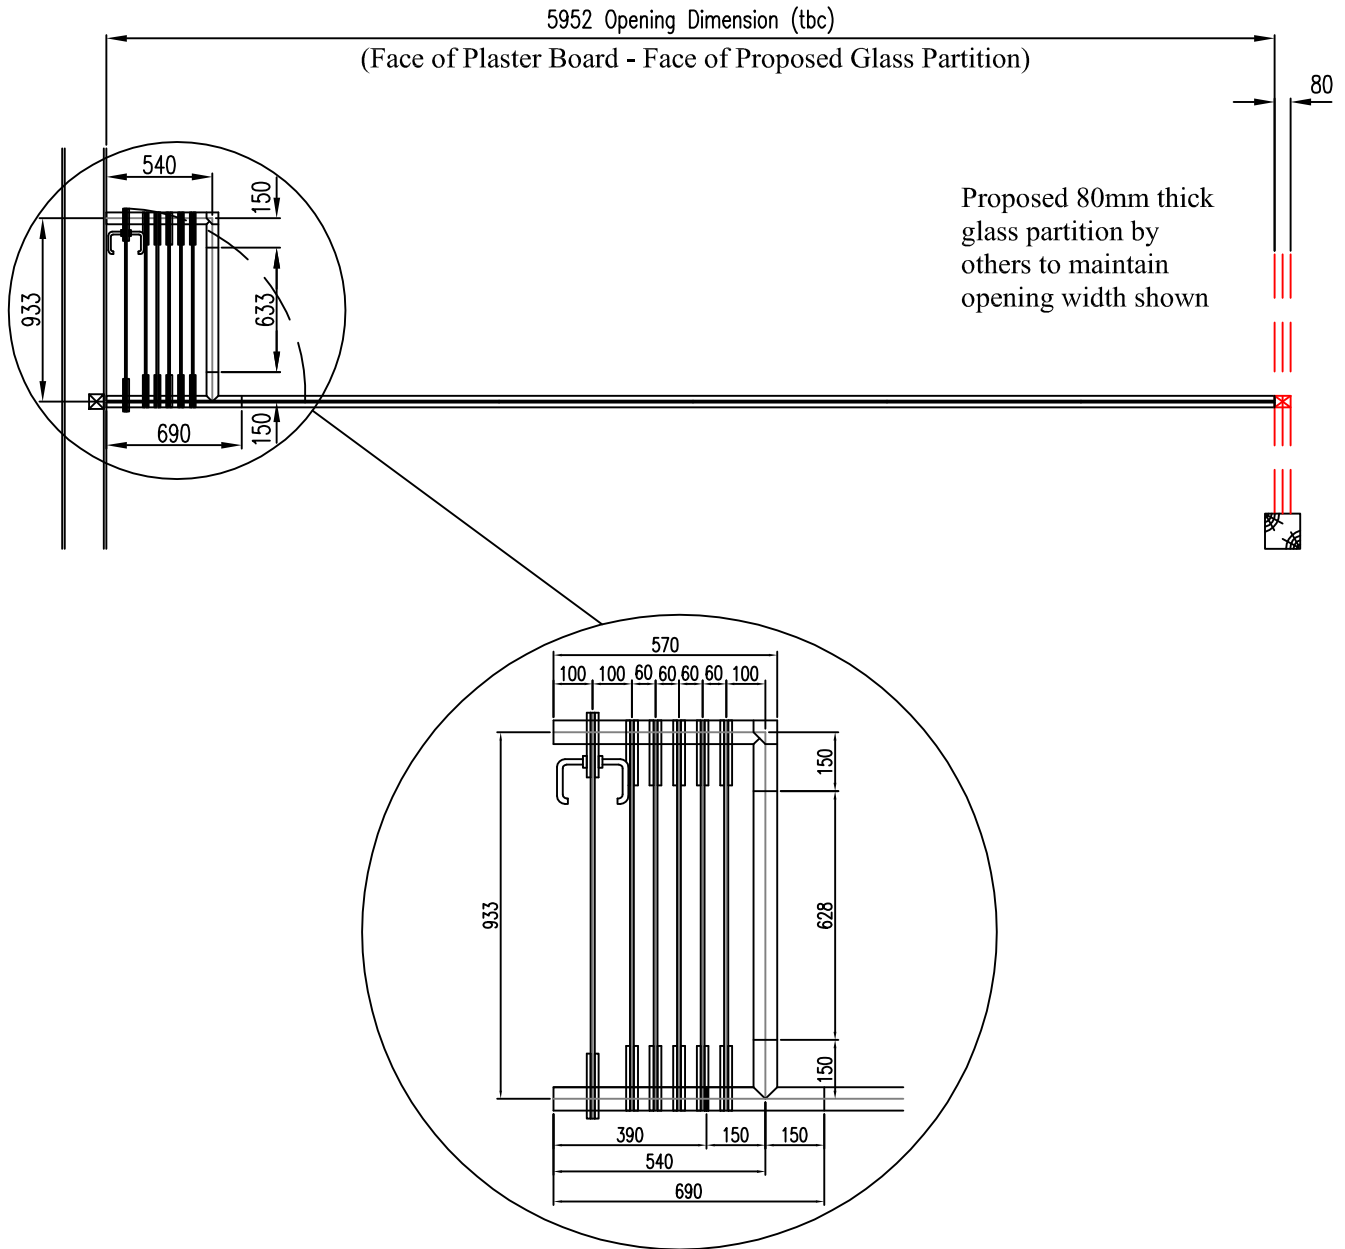

Outside Wall

brockhouse

Brockhouse Modernfold Ltd
 Kay One, 23 The Tything, Worcester, WR1 1HD
 Tel: 01905 330055 Fax: 01905 330234
 Email: sales@brockhouse.net

SYSTEM: Series 945

TITLE : Typical Stacking Arrangement

ALL DIMENSIONS IN MILLIMETRES - DO NOT SCALE

REV & DATE
 28/04/2008

DRAWN BY
 Andrew Hughes

DRAWING REF: 945.3