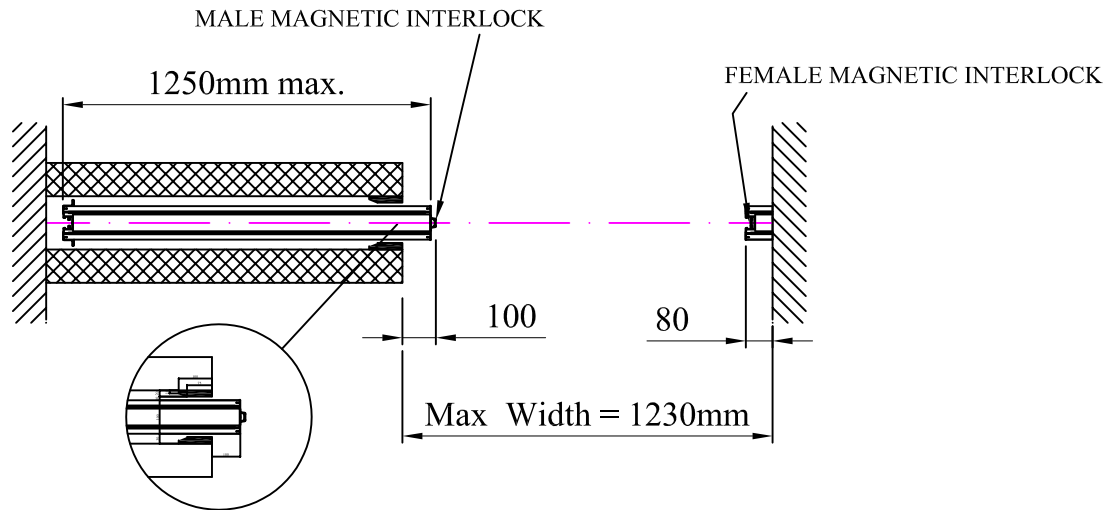

Abutment Details

Stacking into pocket