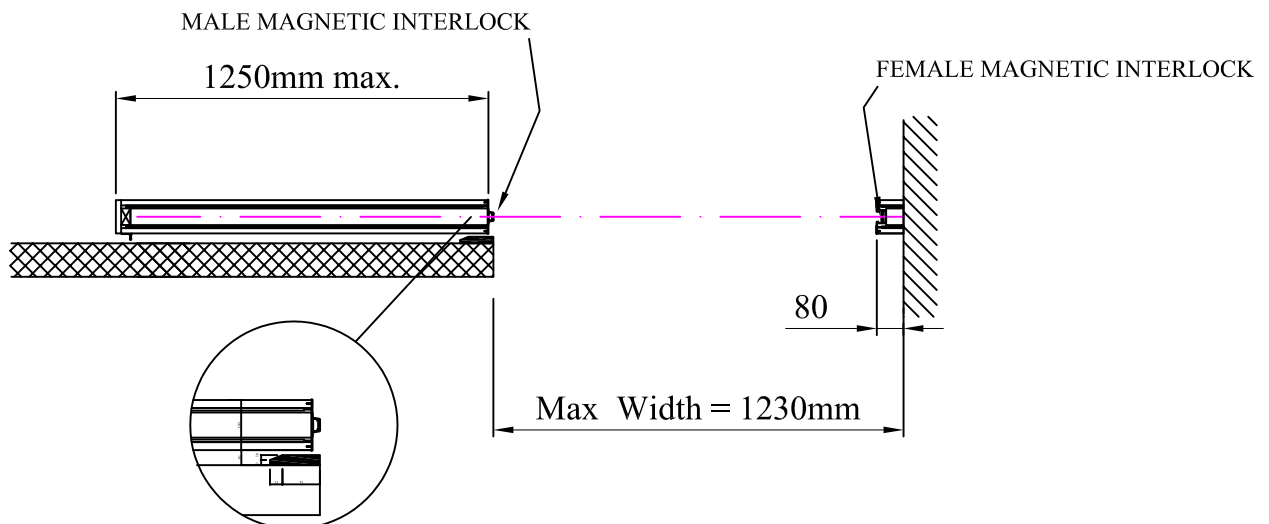

Stacking beside wall

brockhouse

Brockhouse Modernfold Ltd
Kay One, 23 The Tything, Worcester, WR1 1HD
Tel: 01905 330055 Fax: 01905 330234
Email: sales@brockhouse.net

SYSTEM: Series 220

TITLE : Panel Abutment Details

ALL DIMENSIONS IN MILLIMETRES - DO NOT SCALE

REV & DATE
28/04/2008

DRAWN BY
Andrew Hughes

DRAWING REF: 220.1